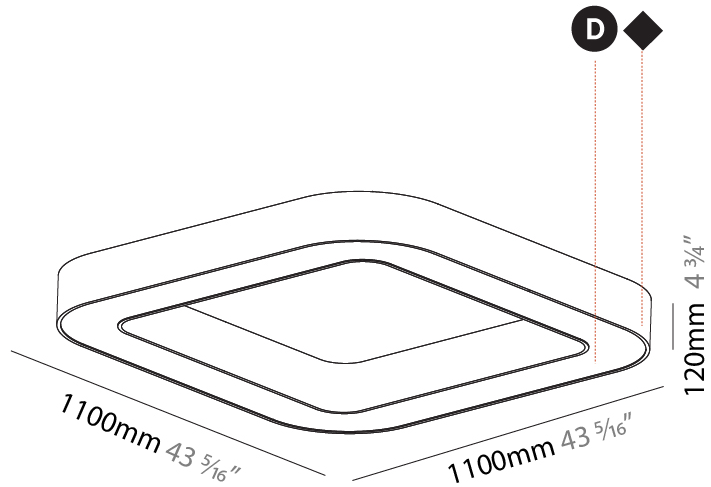

GENERAL

Series: Glorious
Subseries: Glorious Quantum
Brand: Prolicht
Division: Architectural
Mounting Type: Surface
Mounting Location: Ceiling
Subcategory: Ambient

PHYSICAL

Shape: Square
Length (mm): 1100
Length (in): 43 5/16
Width (mm): 1100
Width (in): 43 5/16
Height (mm): 120
Height (in): 4 3/4
Light Distribution: Direct
Weight (kg): 14.2
Weight (lbs): 31.24
Diffuser: [PMMA - Opal or Micro-Prism](#)
Fixture Finish: [SSR / BKV / CWI / CRY / HAB / UFT / ITA / RUA / FTG / MYG / LOD / PUS / FRO / FUP / KIA / POP / BLS / SPG / MEY / GOH / GUM / CHC / COM / ABZ / JAG / OBR / MOS / ROR](#)
Fixture Material: Aluminum

ELECTRICAL

Lamp Type: LED (Zhaga Standard)
Input Wattage (W): 60
Total Output Wattage (W): 48 / 38.4 (3500K)
Dimming: [Non-Dimming / Phase Dimming (120Vac only) / 0-10V Dimming](#)
Driver Included: Yes
Driver Location: Integrated
Driver Type: Constant Current - 120 / 277Vac
Driver Class: Class 2
Input Voltage (V): 120 - 277
Constant Current (MA): 350 / 1200 (3500K)

LED

[Color Temperature (°K): 3000 / 3500 / 4000](#)
Max. Delivered Lumen (lm): 5540 / 5733 / 5850
CRI: >80 CRI
Efficiency (%): 65
Lamp Life (hrs): 50000

OPTICAL

RATINGS AND CERTIFICATIONS

Certified By: Certified for North American Standards
IP rating: IP20

PROJECT	_____
TYPE	_____
SPECIFIER	_____
QUANTITY	_____
DATE	_____